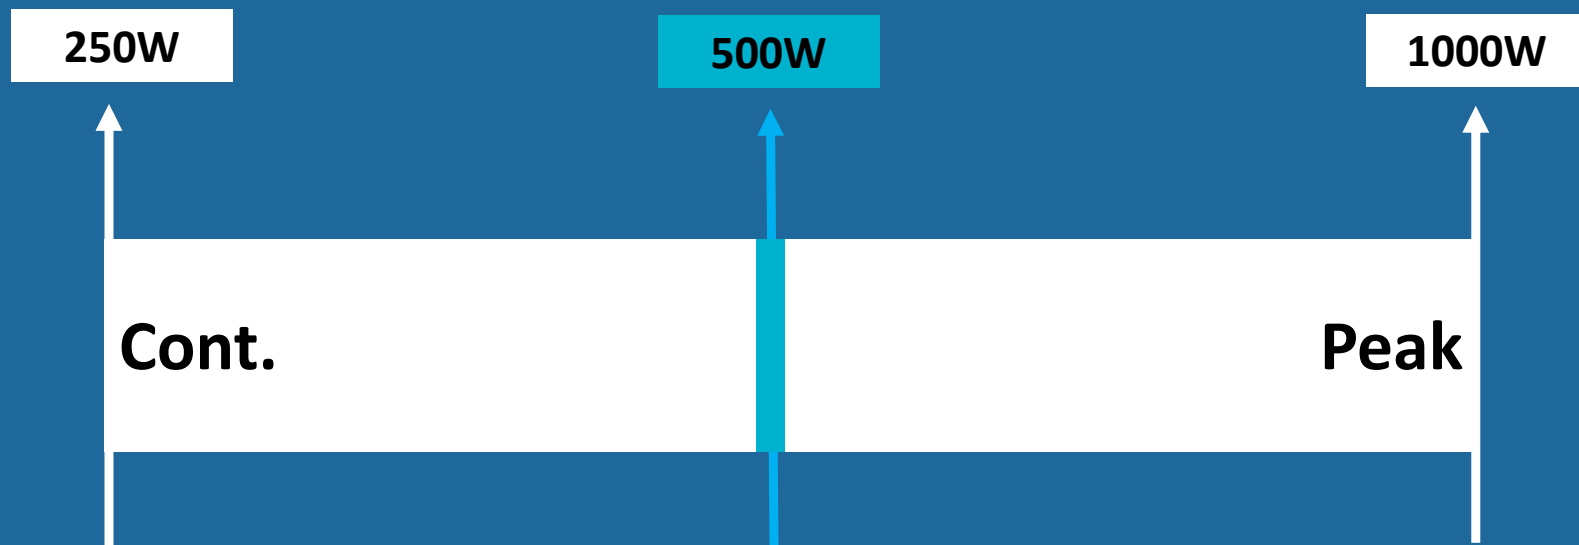

POWER Ratings

Continuous

Program/RMS

Peak

POWER Ratings

CONTINUOUS	PROGRAM/RMS	PEAK
250 Watts	500 Watts	1000 Watts

POWER Correspondance AMPLI & HAUT-PARLEURS

SESSION 1